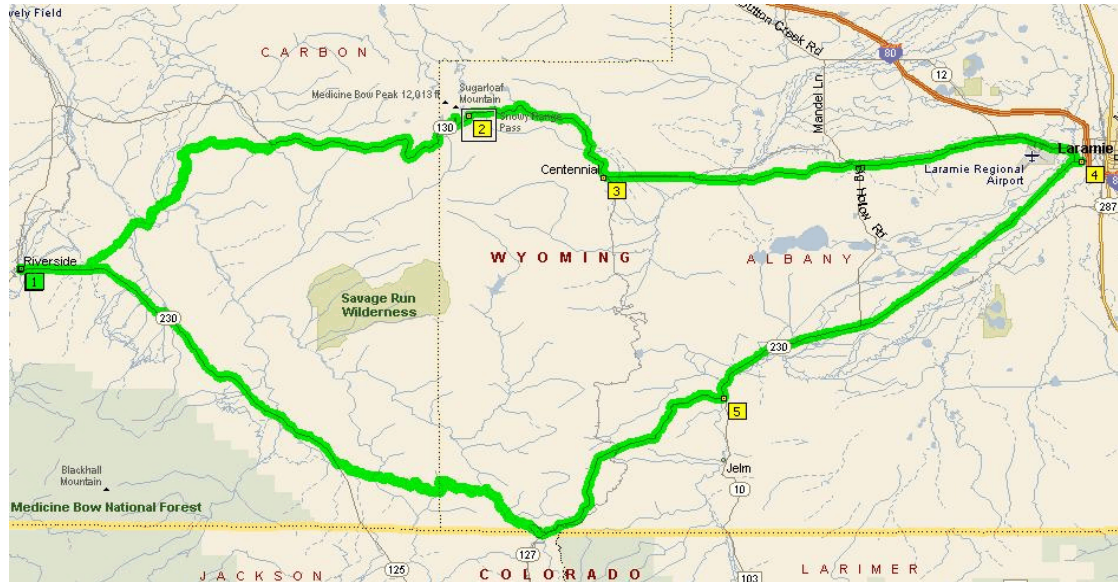

21st Annual — Over the Top — Poker Run

Saturday, 25 June 2016
Riverside, Wyoming

All of the Proceeds raised at Over the Top
are donated to the Wyoming Chapter of
Susan G. Komen Breast Cancer Research

Come Ride
the amazing back
roads of
Wyoming.

150 miles Round trip
(Riverside to Riverside)

Poker Hands \$5 each,

Prizes awarded are
donated.

Starting Point - Lazy Acres Campground — leave by 10 am

1. 1st Card - Libby Flats
Overlook Picture Stop
2. 2nd card - Centennial, Wyo
3. 3rd Card - Laramie, WY
4. 4th Card - Woods Landing, WY
5. Last Card - Riverside, WY